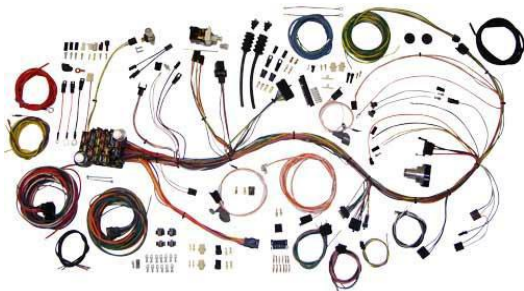

IMPALA
INTERIORS,WEATHERSTRIPPING & WIRE HARNESSSES

1962-64

This is a Level 1 basic interior kit 2 door Coupe

This kit is for the 1962, 63 and 64 Non SS & Super Sport.

This kit includes:

Front & Rear Pre-assembled Door Panels

1966-68

1966-68 Basic interior Kit

This kit includes:

Front & Rear Pre-assembled Door Panels

Front & Rear Seat Covers

Deluxe Headliner

Carpet

B66-BIK \$1035.00

Weatherstrip kits

All Individual seals are available

1962-1964

Included in this kit

- Door seals, Roofrail
- Trunk Seal Ujamb seals
- Vent Window Paint gasket seals
- 4 pc Outer Windowfelts
- Body Bumper Kit

1962-64

\$290.00

1962-64 Classic Update series Kit

CUS-62

\$ 510.00

All original Individual harnesses are available

27555

62-72 CONVERSION KIT