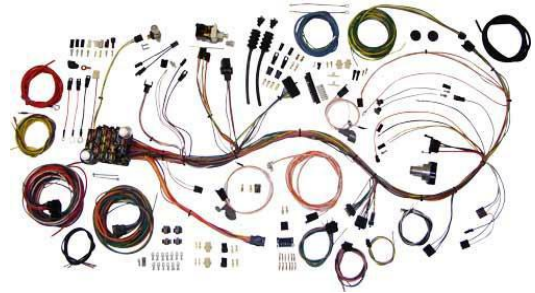

Weatherstrip kits

All Individual seals are available

1962-1964

Included in this kit

- Door seals, Roofrail
- Trunk Seal Ujamb seals
- Vent Window Paint gasket seals
- 4 pc Outer Windowfelts
- Body Bumper Kit

1962-64

\$290.00

1962-64 Classic Update series Kit

CUS-62

\$ 510.00

All original Individual harnesses are available

27555

62-72 CONVERSION KIT